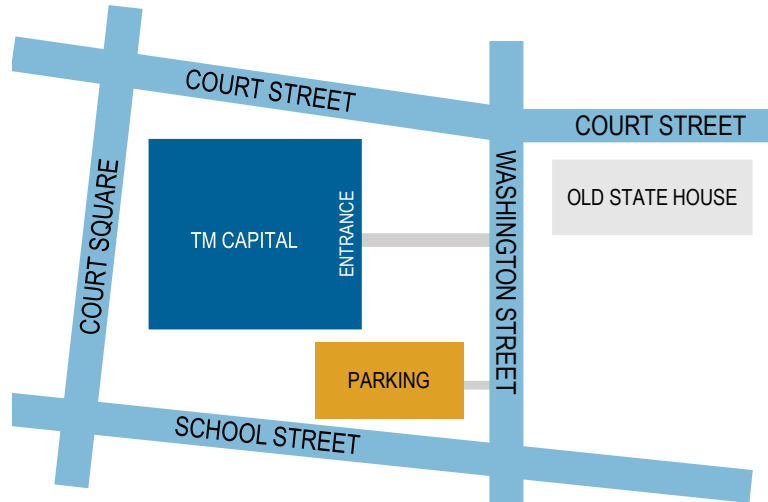

TM CAPITAL BOSTON ADDRESS

One Boston Place
201 Washington Street, 32nd Floor, Suite 3230
Boston, MA 02108
(617) 259-2200

TM Capital is located in Suite 3230 on the 32nd floor of One Boston Place. One Boston Place is located off of Washington Street between Court Square and Devonshire Street.

FROM LOGAN AIRPORT

- Head Southeast onto Airport Road - Arrival Level.
- Keep LEFT, follow signs for Arrivals and merge onto Airport Road - Arrival Level.
- Use the LEFT lane to stay on Airport Road - Arrival Level and continue straight.
- Get on MA-1A S.
- Use the RIGHT lane to turn slightly RIGHT to stay on Airport Rd - Arrival Level.
- Use the RIGHT lane to turn slightly RIGHT.
- Keep RIGHT at the fork, follow signs for MA-1A S/Interstate 93 N/Sumner Tunnel.
- Continue onto MA-1A S.
- Keep LEFT to stay on MA-1A S.
- Use the LEFT lane to take the Interstate 93 N exit toward Government Center.
- Keep LEFT, follow signs for Government Center.
- Turn LEFT onto Market St/New Chardon Street.
- Turn LEFT onto Congress Street.
- Continue on Devonshire St. Drive to Washington Street.
- Use the middle lane to turn RIGHT onto Devonshire Street.
- Turn RIGHT onto Milk Street.
- Milk St turns RIGHT and becomes Washington Street.

PUBLIC TRANSPORTATION - MBTA RED LINE, PARK STREET STATION

- Exit head southeast toward Tremont Street.
- Turn LEFT onto Tremont Street.
- Turn RIGHT onto School Street.
- Turn LEFT onto Washington Street.

PUBLIC TRANSPORTATION - MBTA ORANGE LINE, STATE STREET STATION

- Head west on Freedom Trail toward Devonshire Pl.
- Turn RIGHT onto Devonshire Pl.
- Turn RIGHT onto Washington Street.